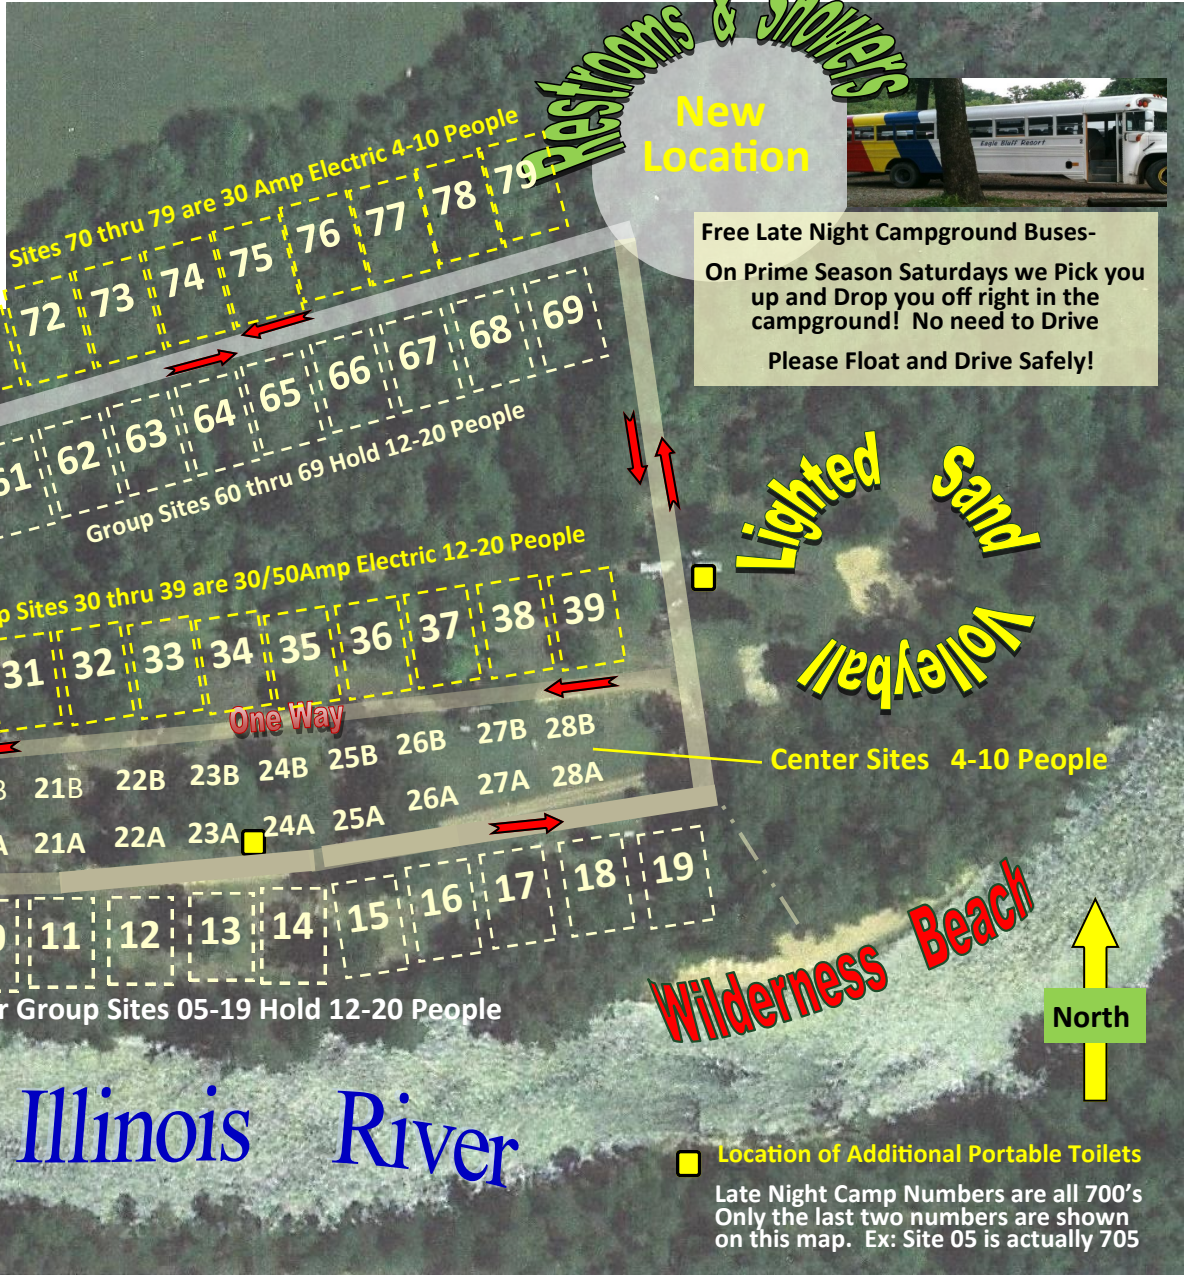

Eagle Bluff Resorts

1-800-OK-RIVER or (918)456-3031 After Hours Security (918) 506-7953 www.eaglebluffresort.com

Late Night Campground

Quiet Hours 1:30 Am till 7:30 Am

Please Note: This campground is intended for **ADULTS** who wish to stay up a little later. We recommend children stay in the Family Campground. Other than Quiet Hour Time. All Other Family Rules Apply

Free Late Night Campground Buses-
 On Prime Season Saturdays we Pick you up and Drop you off right in the campground! No need to Drive
 Please Float and Drive Safely!

Family Campground

■ **Location of Additional Portable Toilets**
 Late Night Camp Numbers are all 700's
 Only the last two numbers are shown on this map. Ex: Site 05 is actually 705