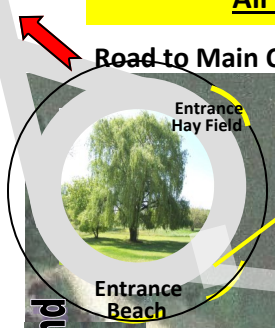

Eagle Bluff Resorts

1-800-OK-RIVER or (918)456-3031 After Hours Security (918) 506-7953 www.eaglebluffresort.com

Late Night Campground

Quiet Hours 1:30 Am till 7:30 Am

Please Note: This campground is intended for **ADULTS** who wish to stay up a little later. We recommend children stay in the Family Campground. Other than Quiet Hour Time. All Other Family Rules Apply

Free Late Night Campground Buses-
 On Prime Season Saturdays we Pick you up and Drop you off right in the campground! No need to Drive
 Please Float and Drive Safely!

Family Campground

■ **Location of Additional Portable Toilets**
 Late Night Camp Numbers are all 700's
 Only the last two numbers are shown on this map. Ex: Site 05 is actually 705